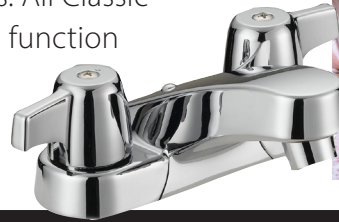

Roman Tub Rough-In Valve Body			
 GLRR-999	GLRR-999	Loose Valve Body With Ceramic Cartridges, Combination 1/2" Copper Sweat, 1/2" NPT Threaded Connectors for All Ports, For Use With Three Hole Builder Roman Tub Kits	

*** Extension Kits Fits All Pressure Balancing Rough-In Valves**

	GLSR-797C Chrome
	GLSR-797BN Brushed Nickel
	GLSR-797ORB Oil Rubbed Bronze

gemline

Notes

Classic

gemline

Classic Lavatory & Laundry

Classic Series features EPA WaterSense® certified lavatories with all metal pop-ups as well as laundry faucet options. All Classic products come with our limited lifetime finish and function warranty regardless of the application.

Single Handle Lavatory Faucets			
	MODEL#	DESCRIPTION	APPROVALS
 GLC-500BN	GLC-500C	Single Handle 4" Lavatory Faucet, Metal Lever Handle, All Metal Pop-Up, 1.2 GPM, Chrome	   
	GLC-500BN	Single Handle 4" Lavatory Faucet, Metal Lever Handle, All Metal Pop-Up, 1.2 GPM, Brushed Nickel	   
Two Handle Lavatory Faucets			
 GLC-400C	GLC-400C	Two Handle 4" Lavatory Faucet, Metal Wing Handles, All Metal Pop-Up, 1.2 GPM, Chrome	   
	GLC-402C	Two Handle 4" Lavatory Faucet, Acrylic Handles, All Metal Pop-Up, 1.2 GPM, Chrome	  
Laundry Faucets			
 GLC-386CA	GLC-386CA	4" Laundry Tray Faucet, Metal Wing Handles, 6" Spout, Aerator and Hose Adapter, 2.2 GPM, Chrome	  
	GLC-386CH	4" Heavy Duty Laundry Tray Faucet, Metal Wing Handles, 6" Swing Spout, 2.2 GPM, Chrome	  