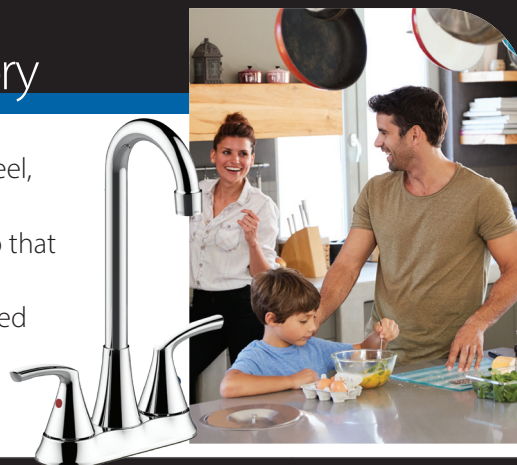

*** Extension Kits Fits All Pressure Balancing Rough-In Valves**

GLSR-797C Chrome
GLSR-797BN Brushed Nickel
GLSR-797ORB Oil Rubbed Bronze

gemline

Angelic

gemline

Angelic Kitchen, Bar and Lavatory

Angelic is a transitional style family that comes in Chrome, Stainless Steel, Brushed Nickel and Oil Rubbed Bronze finishes. Angelic is the perfect choice for any showroom, remodeling project or new construction job that requires a high end design at a remarkably affordable price without compromising quality. All Angelic family products come with our limited lifetime finish and function warranty regardless of the application. And yes, all of our tub spouts and pop-ups are still metal!