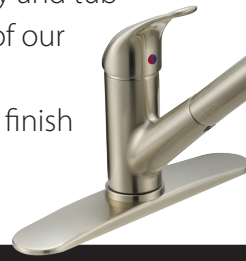

	* Extension Kits Fits All Pressure Balancing Rough-In Valves
GLSR-797C	Chrome
GLSR-797BN	Brushed Nickel
GLSR-797ORB	Oil Rubbed Bronze

gemline

Builder

gemline

Builder Kitchen and Pot Fillers

Designed with the builder in mind, the Builder family features ceramic valves, tub & shower job packs, EPA WaterSense® certified lavatory and tub & shower configurations in pleasing timeless designs. All of our slip-on tub spouts are still metal as are all of our pop-ups! All Builder family products come with our limited lifetime finish and function warranty regardless of the application.

Single Handle Kitchen Faucets			
	MODEL#	DESCRIPTION	APPROVALS
 <p>GLB-150ORB</p>	GLB-150C	Single Handle Kitchen Faucet, Metal Lever Handle, Ceramic Cartridge, 1 or 3 Hole Installation, Optional Deckplate Included, Less Spray, 1.5 GPM, Chrome	  
	GLB-150SS	Single Handle Kitchen Pull-Out Faucet, Metal Lever Handle, Ceramic Cartridge, 1 or 3 Hole Installation, Optional Deckplate Included, 1.5 GPM, Stainless Steel	  
	GLB-150ORB	Single Handle Kitchen Pull-Out Faucet, Metal Lever Handle, Ceramic Cartridge, 1 or 3 Hole Installation, Optional Deckplate Included, 1.5 GPM, Oil Rubbed Bronze	  
 <p>GLB-151C</p>	GLB-151C	Single Handle Pull-Down Kitchen Faucet, Metal Lever Handle, Ceramic Cartridge, 1 or 3 Hole Installation, Optional Deckplate Included, 1.8 GPM, Chrome	  
	GLB-151SS	Single Handle Pull-Down Kitchen Faucet, Metal Lever Handle, Ceramic Cartridge, 1 or 3 Hole Installation, Optional Deckplate Included, 1.8 GPM, Stainless Steel	  
	GLB-151ORB	Single Handle Pull-Down Kitchen Faucet, Metal Lever Handle, Ceramic Cartridge, 1 or 3 Hole Installation, Optional Deckplate Included, 1.8 GPM, Oil Rubbed Bronze	  