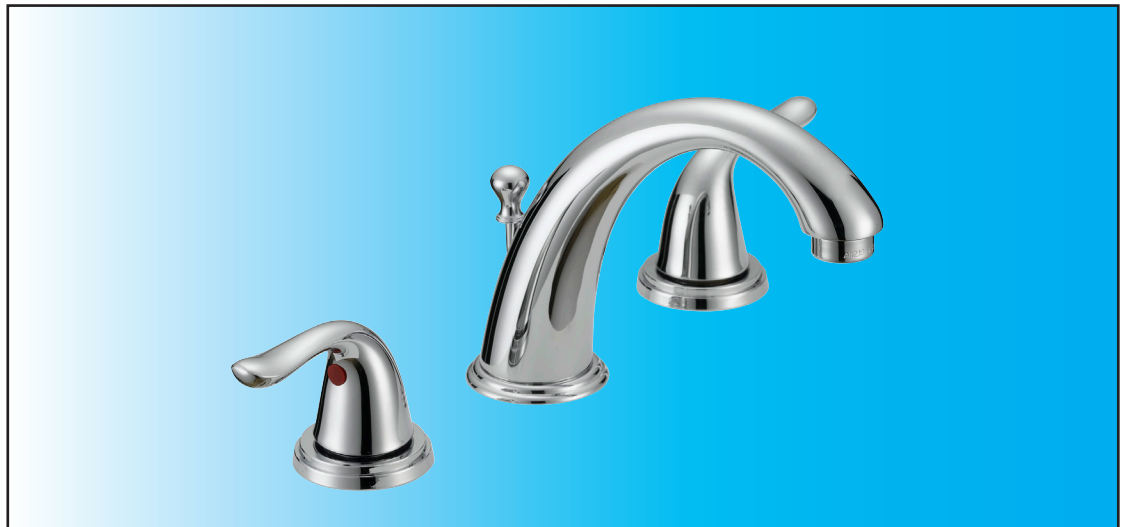

**GLB-480C**  
 **GLB-4800RB**

**GLB-480BN**

gemline

## 6" - 12" Two Handle Widespread Lavatory Faucet

**Product Spec Sheet**

### FEATURES & BENEFITS

- This Product Contains Less Than 0.25% Weighted Average Lead Content On Wetted Surfaces
- Metal Lever Handles
- Ceramic Cartridges
- Brass Pop-up
- Max Flow Rate 1.2 GPM (4.5 L/MIN) At 60 PSI (ASME A112.18.1M/A112.18.1)

## 6" - 12" Two Handle Widespread Lavatory Faucet

No.	Name	Part No.
1	Metal Handle	A069115
2.1	Index Button-Cold	A603595C
2.2	Index Button-Hot	A603595H
3.1	Handle Adaptor-Cold	A66D574C
3.2	Handle Adaptor-Hot	A66D574H
4	Retainer Nut	A016003
5.1	Ceramic Disc Cartridge-Cold	A507104N
5.2	Ceramic Disc Cartridge-Hot	A507103N
6	Handle Trim Ring	A667826
7	Handle Valve Body	A661002W
8	Mounting Hardware Assembly	A66D656
9	Aerator	A500268N-64
10	Spout Assembly	A666779W
11	Spout Trim Ring	A667565
12	Mounting Hardware	A66D455
13	Supply Hose	A135141N
14	Pop-up Assembly	A556200L
15	Lift Rod	A025463
16	Hex Wrench	(H2.5 * 19 mm L * 53 mm L) A031000NI