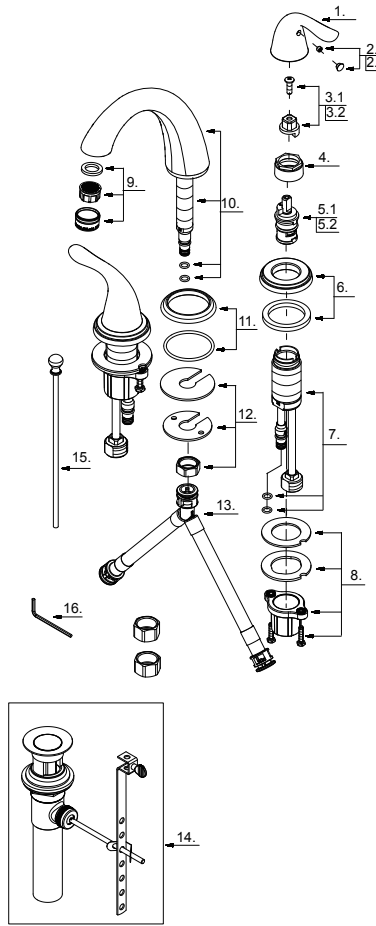

## 6" - 12" Two Handle Widespread Lavatory Faucet

**Product Spec Sheet**

### FEATURES & BENEFITS

- This Product Contains Less Than 0.25% Weighted Average Lead Content On Wetted Surfaces
- Metal Lever Handles
- Ceramic Cartridges
- Brass Pop-up
- Max Flow Rate 1.2 GPM (4.5 L/MIN) At 60 PSI (ASME A112.18.1M/A112.18.1)

**FAX: 877-892-1950**

Visit Our Web Site : [www.gemlinefaucets.com](http://www.gemlinefaucets.com)

**GLB-480C**  
 **GLB-4800RB**

**GLB-480BN**

gemline

## 6" - 12" Two Handle Widespread Lavatory Faucet

No.	Name	Part No.
1	Metal Handle	A069115
2.1	Index Button-Cold	A603595C
2.2	Index Button-Hot	A603595H
3.1	Handle Adaptor-Cold	A66D574C
3.2	Handle Adaptor-Hot	A66D574H
4	Retainer Nut	A016003
5.1	Ceramic Disc Cartridge-Cold	A507104N
5.2	Ceramic Disc Cartridge-Hot	A507103N
6	Handle Trim Ring	A667826
7	Handle Valve Body	A661002W
8	Mounting Hardware Assembly	A66D656
9	Aerator	A500268N-64
10	Spout Assembly	A666779W
11	Spout Trim Ring	A667565
12	Mounting Hardware	A66D455
13	Supply Hose	A135141N
14	Pop-up Assembly	A556200L
15	Lift Rod	A025463
16	Hex Wrench	(H2.5 * 19 mm L * 53 mm L) A031000NI