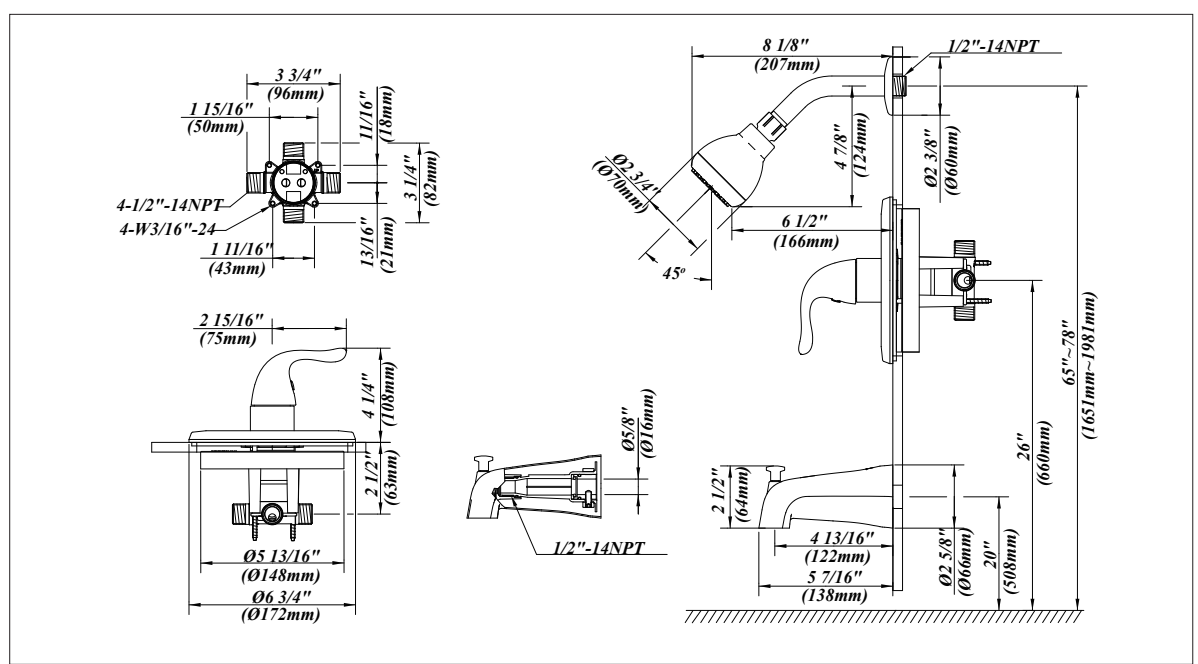

# Single Handle Tub & Shower Faucet

No.	Name	Part No.
1	Index Button	A66D568
2	Metal Handle Assembly	A66E659
3	Screw Set(3/16" -24 * 4 " L)	A608563
	Screw Set(ORB)	A608564
4	Escutcheon Assembly	A667915
5	Sleeve	A103322
6	Retainer Nut	A103310-Z
7	Washerless Cartridge Assembly	A507975
8	Shower Arm Flange	A019001-S
9	Shower Arm	A020002-S
10	Shower Head	S1213300
11	Tub Spout with Diverter	A118011