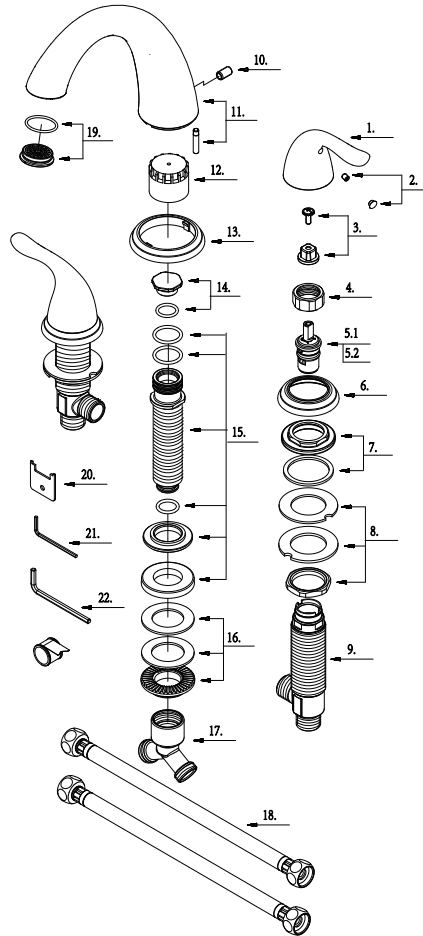

## **Two Handle Roman Tub Faucet**

**REQUIRES GLRR-999 ROUGH-IN VALVE**

**Product Spec Sheet**

#### **APPROVALS:**

**Meets or Exceeds The Following:**

- \* ANSI/ASME A112.18.1
- \* IAPMO/cUPC

GLB-900ORBJP  
Trim Kit For Roman Tub  
Oil Rubbed Bronze Finish

**TEL: 888-649-0605**

**FAX: 877-892-1950**

# Two Handle Roman Tub Faucet

No.	Name	Part No.
1	Metal Handle	A069108
2.1	Index Button-Cold	A603595C
2.2	Index Button-Hot	A603595H
3	Handle Adaptor	A66D880
4	Retainer Nut	A016259
5.1	Ceramic Disc Cartridge -Cold	A507102N
5.2	Ceramic Disc Cartridge -Hot	A507101N
6	Handle Trim Ring	A215497
7	Handle Base	A66D928
8	Mounting Hardware	A66D626
9	Handle Valve Body	A002570
10	Screw(5/16" -18 UNC * 1/2" L)	A065027
11	Spout Set	A66D645
12	Spout Rough In Cap	A045153
13	Spout Trim Ring	A303463
14	Spout Plug	A603046
15	Spout Body	A66D929
16	Mounting Hardware	A663491
17	"Y" Adaptor	A015224
18	Supply Hose	A105051
19	Flow Straightener	A603646
20	Flow Straightener Wrench	A031214NI
21	Hex Wrench (H2.5 * 19 mm L * 53 mm L)	A031000NI
22	Hex Wrench (H4 * 20 mm L * 70 mm L)	A031011NI