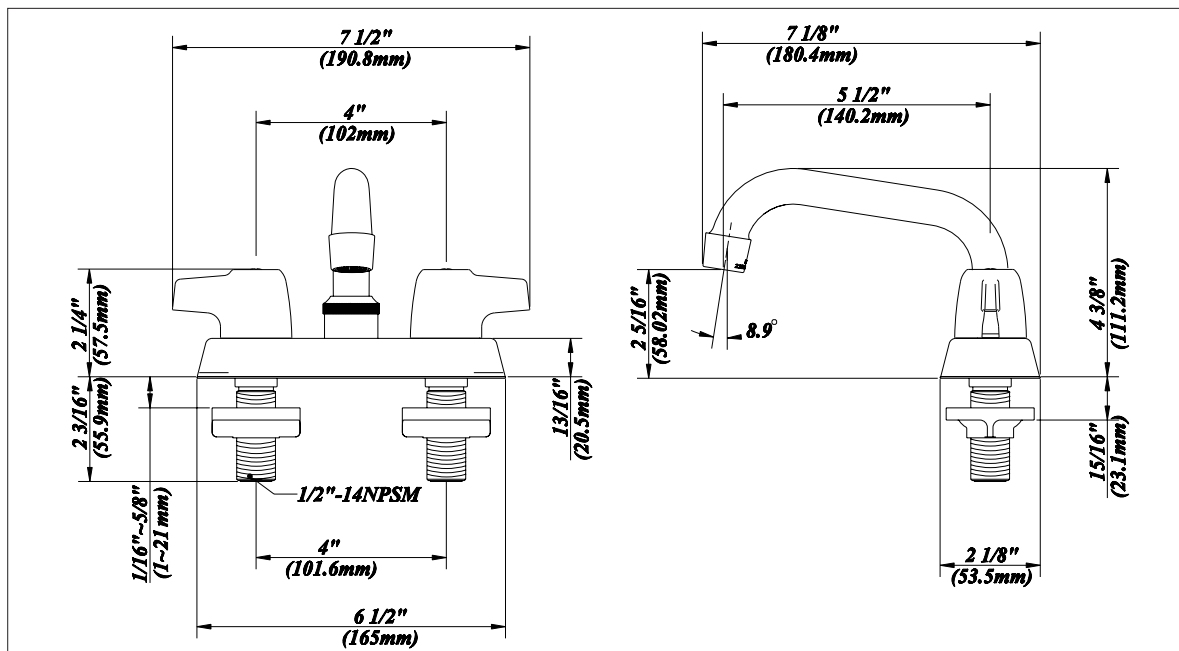

4" Two Handle Laundry Faucet

FEATURES & BENEFITS

GLC-386CA
Chrome Finish

- Metal Wing Handles
- Washerless Cartridges
- Max Flow Rate 2.2 GPM (8.3 L/MIN) At 60 PSI
With Aerator
(ASME A112.18.1M/A112.18.1)

FAX: 877-892-1950

Visit Our Web Site : www.gemlinefaucets.com

4" Two Handle Laundry Faucet

No.	Name	Part No.
1	Screw (3/16" -24 * 7/16" L)	A008049
2	Metal Handle	A069790
3.1	Handle Adaptor-Cold	A110039C
3.2	Handle Adaptor-Hot	A110039H
4	Retainer Nut & Washer	A663629
5	Cartridge Assembly	A66D636N
6	Seat & Spring Set	A663002
7	Putty Plate	A011018
8	Lock Nut Set	A504023
9	Flow Straightener	A500003N
10	Spout Assembly	A666146N
11	Spout Seal Kit	A603235N
12	Aerator	A500549N-50