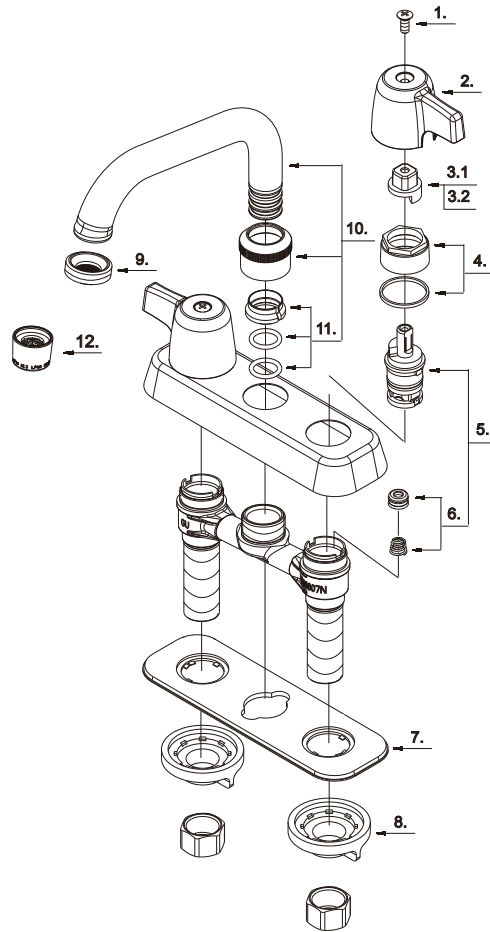

4" Two Handle Laundry Faucet

FEATURES & BENEFITS

GLC-386CA
Chrome Finish

- Metal Wing Handles
- Washerless Cartridges
- Max Flow Rate 2.2 GPM (8.3 L/MIN) At 60 PSI
With Aerator
(ASME A112.18.1M/A112.18.1)

FAX: 877-892-1950

Visit Our Web Site : www.gemlinefaucets.com

4" Two Handle Laundry Faucet

No.	Name	Part No.
1	Screw (3/16" -24 * 7/16" L)	A008049
2	Metal Handle	A069790
3.1	Handle Adaptor-Cold	A110039C
3.2	Handle Adaptor-Hot	A110039H
4	Retainer Nut & Washer	A663629
5	Cartridge Assembly	A66D636N
6	Seat & Spring Set	A663002
7	Putty Plate	A011018
8	Lock Nut Set	A504023
9	Flow Straightener	A500003N
10	Spout Assembly	A666146N
11	Spout Seal Kit	A603235N
12	Aerator	A500549N-50