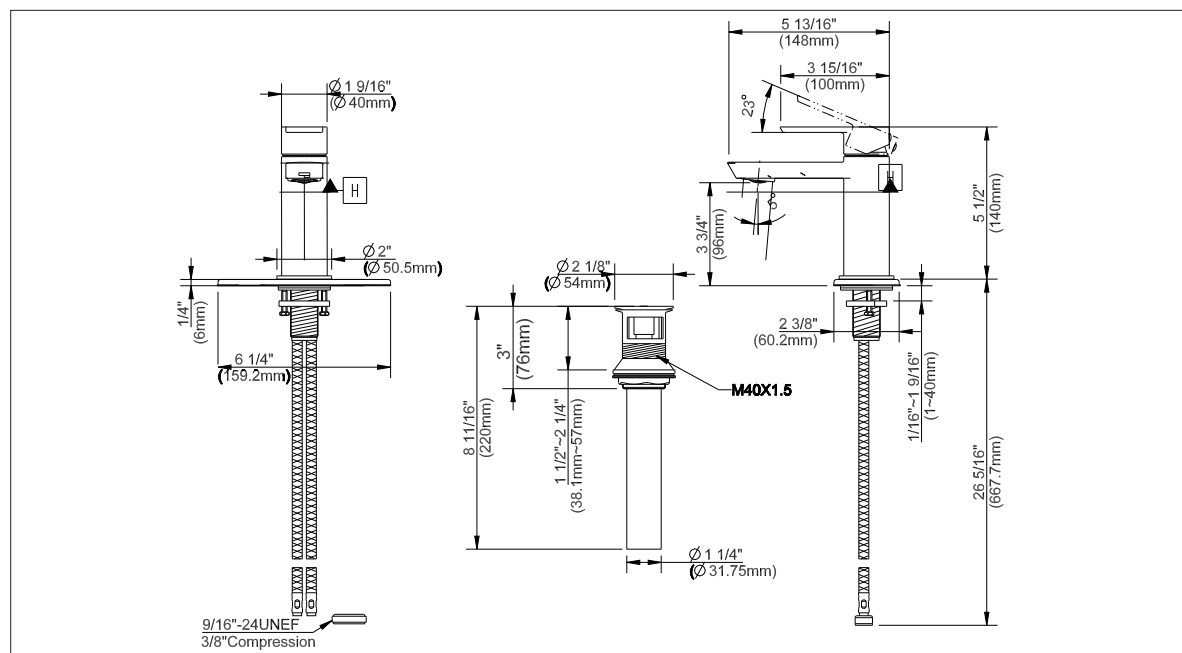

### FEATURES & BENEFITS

- This Product Contains Less Than 0.25% Weighted Average Lead Content On Wetted Surfaces
- Ceramic Cartridge
- Metal Lever Handle
- With 50/50 Push Pop-up
- With Single Hole Or Three Hole Installation
- Max Flow Rate 1.2 gpm (4.5 L/min) at 60 psi

# Single Handle Lavatory Faucet

No.	Name	Part No.
1	Metal Handle	A069499
2	Screw & Plug	A66D806
3	Trim Cap	A103060
4	Locking Nut	A104075
5	Adaptor Assembly	A66G564W
6	Ceramic Disc Cartridge	A507084N
7	Cover Plate Assembly	A663082-S
8	Base Assembly	A66F607-Z
9	Mounting Hardware	A663221-H
10	Aerator 1.2gpm	A553055N
11	50/50 Push Pop-up	A505219-P
12	Wrench (H2.5 * 19 mm L * 53mmL)	A031000NI