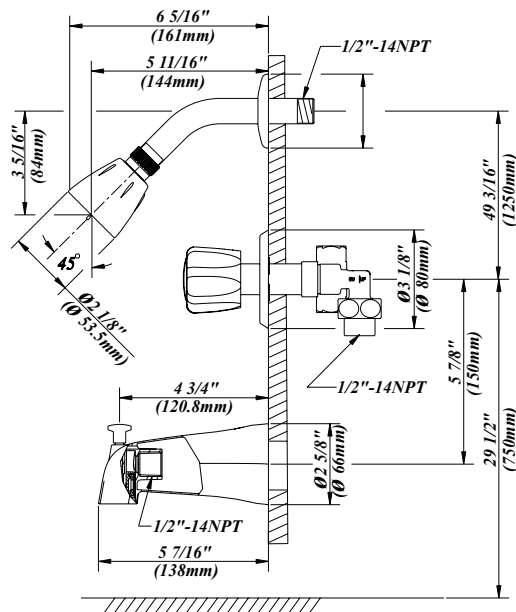

□ *GLV-832C*

□ *GLV-822C*

gemline

Two Handle Tub & Shower Faucet

Product Spec Sheet

FEATURES & BENEFITS

- Acrylic Round Handles
- Washerless Cartridges
- Non Pressure Balanced
- Diverter Slip Fit Spout
- Max Flow Rate 1.75 gpm (6.6 L/min) at 80 psi
- Min Flow Rate 1.65 gpm (6.25 L/min) at 45 psi (ASME A112.18.1M/A112.18.1)

GLV-832C
Tub & Shower Faucet
Chrome Finish

GLV-822C
Less Spout
Chrome Finish

APPROVALS:

Meets or Exceeds The Following:

* ANSI/ASME A112.18.1M/A112.18.1

* WaterSense Only On Models Containing Showerheads

TEL: 888-649-0605

FAX: 877-892-1950

Visit Our Web Site : www.gemlinefaucets.com

Two Handle Tub & Shower Faucet

No.	Name	Part No.
1	Shower Head	S1213202
2	Shower Arm	A020002
3	Shower Arm Flange	A019001
4-a	Index Button-Cold	A66D694C
4-b	Index Button-Hot	A66D694H
5	Acrylic Handle	A029001
6	Escutcheon	A111001-S
7	Sleeve	A216106
8	Stem Extension-Hot	A517000H
9	Cartridge Assembly	A66D636N
10	Seat & Spring Set	A663002
11	Union Nut	A603668
12	Spout W/Diverter	A118011
13	Spout Less Diverter	A132025
14	Hex Wrench (H 3.18 * 20 mm L * 90 mm L)	A031017NI
15	Plug	A028004