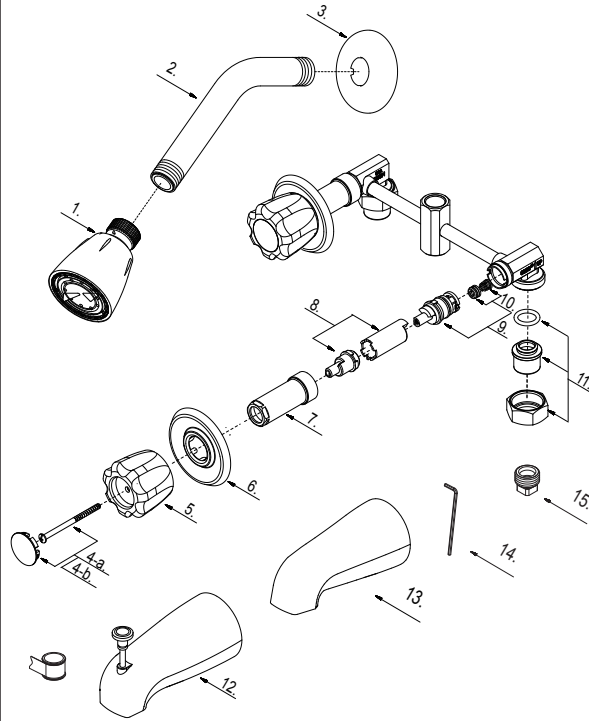

□ *GLV-832C*

□ *GLV-822C*

gemline

Two Handle Tub & Shower Faucet

Product Spec Sheet

FEATURES & BENEFITS

- Acrylic Round Handles
- Washerless Cartridges
- Non Pressure Balanced
- Diverter Slip Fit Spout
- Max Flow Rate 1.75 gpm (6.6 L/min) at 80 psi
- Min Flow Rate 1.65 gpm (6.25 L/min) at 45 psi (ASME A112.18.1M/A112.18.1)

GLV-832C
Tub & Shower Faucet
Chrome Finish

GLV-822C
Less Spout
Chrome Finish

APPROVALS:

Meets or Exceeds The Following:

* ANSI/ASME A112.18.1M/A112.18.1

* WaterSense Only On Models Containing Showerheads

TEL: 888-649-0605

FAX: 877-892-1950

Visit Our Web Site : www.gemlinefaucets.com

Two Handle Tub & Shower Faucet

No.	Name	Part No.
1	Shower Head	S1213202
2	Shower Arm	A020002
3	Shower Arm Flange	A019001
4-a	Index Button-Cold	A66D694C
4-b	Index Button-Hot	A66D694H
5	Acrylic Handle	A029001
6	Escutcheon	A111001-S
7	Sleeve	A216106
8	Stem Extension-Hot	A517000H
9	Cartridge Assembly	A66D636N
10	Seat & Spring Set	A663002
11	Union Nut	A603668
12	Spout W/Diverter	A118011
13	Spout Less Diverter	A132025
14	Hex Wrench (H 3.18 * 20 mm L * 90 mm L)	A031017NI
15	Plug	A028004