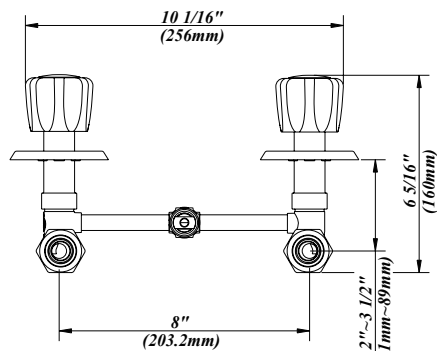

□ *GLV-832C*

□ *GLV-822C*

gemline

Two Handle Tub & Shower Faucet

Product Spec Sheet

FEATURES & BENEFITS

- Acrylic Round Handles
- Washerless Cartridges
- Non Pressure Balanced
- Diverter Slip Fit Spout
- Max Flow Rate 1.75 gpm (6.6 L/min) at 80 psi
- Min Flow Rate 1.65 gpm (6.25 L/min) at 45 psi (ASME A112.18.1M/A112.18.1)

FAX: 877-892-1950

Visit Our Web Site : www.gemlinefaucets.com

Two Handle Tub & Shower Faucet

No.	Name	Part No.
1	Shower Head	S1213202
2	Shower Arm	A020002
3	Shower Arm Flange	A019001
4-a	Index Button-Cold	A66D694C
4-b	Index Button-Hot	A66D694H
5	Acrylic Handle	A029001
6	Escutcheon	A111001-S
7	Sleeve	A216106
8	Stem Extension-Hot	A517000H
9	Cartridge Assembly	A66D636N
10	Seat & Spring Set	A663002
11	Union Nut	A603668
12	Spout W/Diverter	A118011
13	Spout Less Diverter	A132025
14	Hex Wrench (H 3.18 * 20 mm L * 90 mm L)	A031017NI
15	Plug	A028004